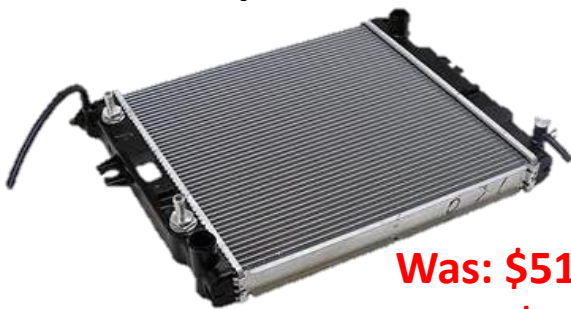

UNBEATABLE, ALL TIME LOW PRICES ON MITSUBISHI PARTS

Radiator Special:

LIMITED TIME ONLY

Was: \$517*

Now: \$250*

PN: 91E0110010

Water Pumps Special:

Was: \$117*

Now: \$44.00*

PN: 91H2002580

*GST not included

READY RELIABLE UNBEATABLE

CALL MLA PARTS TODAY TO TAKE ADVANTAGE OF THESE LOW PRICES!

MLA's National Parts branch network carries more than \$4million worth of parts at any one time. MLA offer genuine parts supplied by Mitsubishi (Original Equipment Manufacturer). By using genuine parts our customers comply with warranty and help guarantee maximum up-time, reduce the risk and cost of unnecessary repairs.